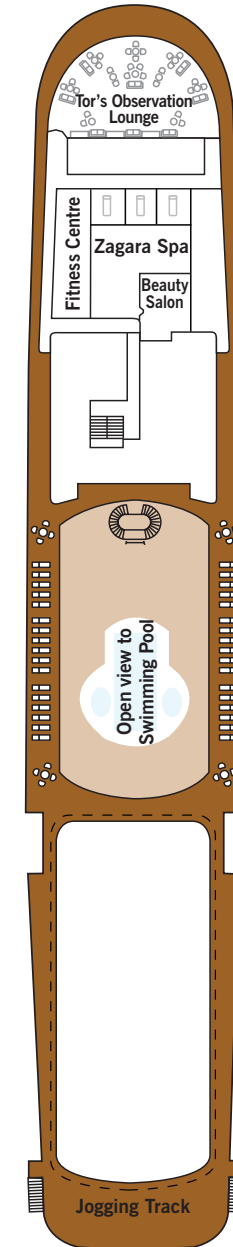

# SILVER WIND – Deck Plans

**DECK 4**

The Restaurant  
La Dame  
Internet Café  
Library  
Launderette

**DECK 5**

Casino  
Dolce Vita  
Boutique

**DECK 6**

Venetian Lounge  
Conference/Card Room  
Reception/  
Guest Relations  
Shore Concierge

**DECK 7**

La Terrazza

**DECK 8**

Pool  
Pool Bar  
Pool Grill  
The Panorama Lounge  
The Connoisseur's Corner

**DECK 9**

Fitness Centre  
Zagara Spa  
Beauty Salon  
Tor's Observation Lounge  
Jogging Track