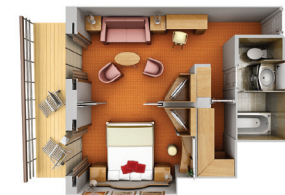

The configuration of Medallion Suite 741 varies slightly from above.