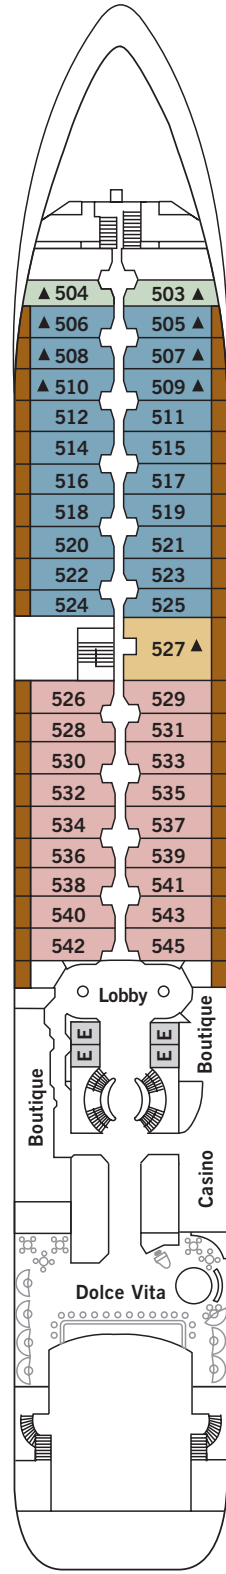

# SILVER WIND – Deck Plans

**DECK 4**

The Restaurant  
La Dame  
Internet Café  
Library  
Launderette

**DECK 5**

Casino  
Dolce Vita  
Boutique

**DECK 6**

Venetian Lounge  
Conference/Card Room  
Reception/  
Guest Relations  
Shore Concierge

**DECK 7**

La Terrazza

**DECK 8**

Pool  
Pool Bar  
Pool Grill  
The Panorama Lounge  
The Connoisseur's Corner

**DECK 9**

Fitness Centre  
Zagara Spa  
Beauty Salon  
Tor's Observation Lounge  
Jogging Track

## SUITE CATEGORIES

- Owner's Suite . . . . . ●
- Grand Suite . . . . . ●
- Royal Suite . . . . . ●
- Silver Suite . . . . . ●
- Medallion Suite . . . . . ●
- Midship Veranda Suite . . . . . ●
- Veranda Suite . . . . . ●
- Vista Suite . . . . . ●

## SPECIFICATIONS

- Crew . . . . . 222
- Officers . . . . . European
- Guests . . . . . 296
- Tonnage . . . . . 17,400
- Length . . . . . 514.14 Feet/156.7 Metres
- Width . . . . . 70.62 Feet/21.5 Metres
- Speed . . . . . 18 Knots
- Passenger Decks . . . . . 6
- Connecting Suites . . . . . ⇕
- 3rd Guest Capacity . . . . . ▲
- Handicap Suites . . . . . ♿
- 640, 643
- Built . . . . . 1995
- Refurbished . . . . . 2008
- Registry . . . . . Bahamas