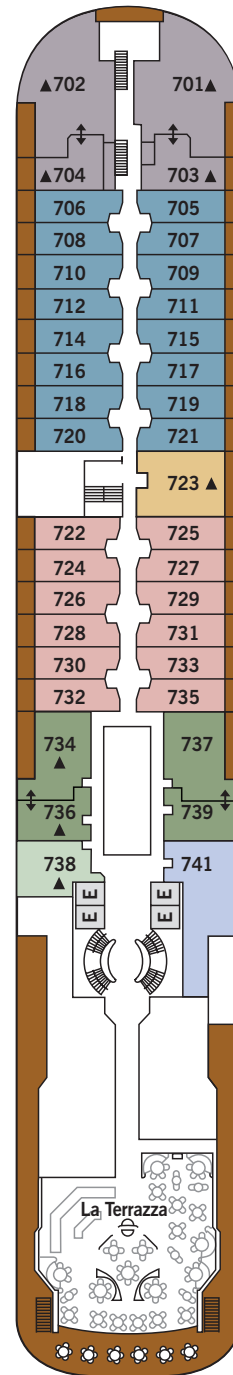

# SILVER WIND – Deck Plans

**DECK 4**

The Restaurant  
La Dame  
Internet Café  
Library  
Launderette

**DECK 5**

Casino  
Dolce Vita  
Boutique

**DECK 6**

Venetian Lounge  
Conference/Card Room  
Reception/  
Guest Relations  
Shore Concierge

**DECK 7**

La Terrazza

**DECK 8**

Pool  
Pool Bar  
Pool Grill  
The Panorama Lounge  
The Connoisseur's Corner

**DECK 9**

Fitness Centre  
Zagara Spa  
Beauty Salon  
Tor's Observation Lounge  
Jogging Track

## SUITE CATEGORIES

- Owner's Suite . . . . . ●
- Grand Suite . . . . . ●
- Royal Suite . . . . . ●
- Silver Suite . . . . . ●
- Medallion Suite . . . . . ●
- Midship Veranda Suite . . . . . ●
- Veranda Suite . . . . . ●
- Vista Suite . . . . . ●

## SPECIFICATIONS

- Crew . . . . . 222
- Officers . . . . . European
- Guests . . . . . 296
- Tonnage . . . . . 17,400
- Length . . . . . 514.14 Feet/156.7 Metres
- Width . . . . . 70.62 Feet/21.5 Metres
- Speed . . . . . 18 Knots
- Passenger Decks . . . . . 6
- Connecting Suites . . . . . ⇕
- 3rd Guest Capacity . . . . . ▲
- Handicap Suites . . . . . ♿
- 640, 643
- Built . . . . . 1995
- Refurbished . . . . . 2008
- Registry . . . . . Bahamas