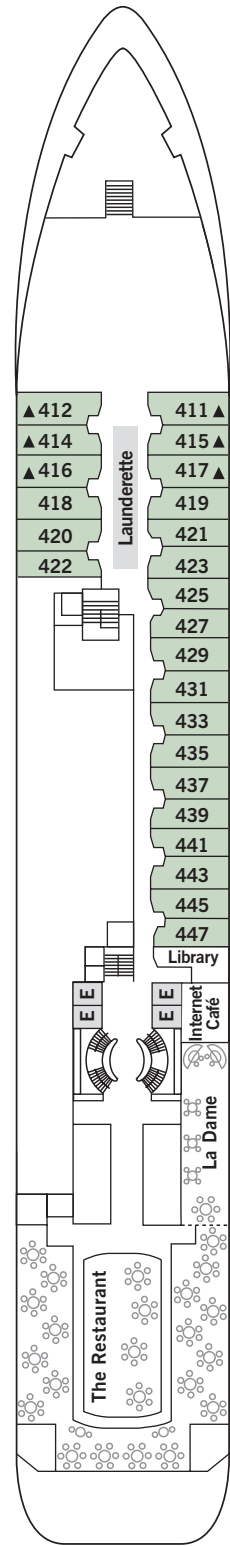

# SILVER WIND – Deck Plans

**DECK 4**

The Restaurant  
La Dame  
Internet Café  
Library  
Launderette

**DECK 5**

Casino  
Dolce Vita  
Boutique

**DECK 6**

Venetian Lounge  
Conference/Card Room  
Reception/  
Guest Relations  
Shore Concierge

**DECK 7**

La Terrazza

**DECK 8**

Pool  
Pool Bar  
Pool Grill  
The Panorama Lounge  
The Connoisseur's Corner

**DECK 9**

Fitness Centre  
Zagara Spa  
Beauty Salon  
Tor's Observation Lounge  
Jogging Track

## SUITE CATEGORIES

- Owner's Suite . . . . . ●
- Grand Suite . . . . . ●
- Royal Suite . . . . . ●
- Silver Suite . . . . . ●
- Medallion Suite . . . . . ●
- Midship Veranda Suite . . . . . ●
- Veranda Suite . . . . . ●
- Vista Suite . . . . . ●

## SPECIFICATIONS

- Crew . . . . . 222
- Officers . . . . . European
- Guests . . . . . 296
- Tonnage . . . . . 17,400
- Length . . . . . 514.14 Feet/156.7 Metres
- Width . . . . . 70.62 Feet/21.5 Metres
- Speed . . . . . 18 Knots
- Passenger Decks . . . . . 6
- Connecting Suites . . . . . ⇕
- 3rd Guest Capacity . . . . . ▲
- Handicap Suites . . . . . ♿
- 640, 643
- Built . . . . . 1995
- Refurbished . . . . . 2008
- Registry . . . . . Bahamas