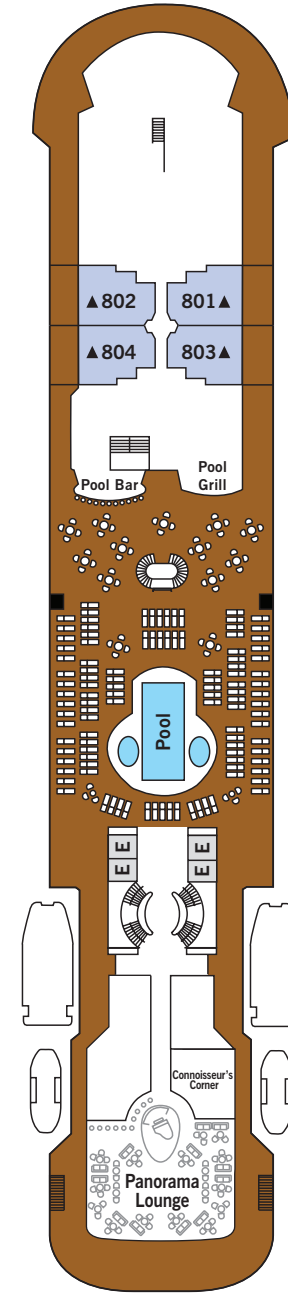

# SILVER WIND – Deck Plans

**DECK 4**

The Restaurant  
La Dame  
Internet Café  
Library  
Launderette

**DECK 5**

Casino  
Dolce Vita  
Boutique

**DECK 6**

Venetian Lounge  
Conference/Card Room  
Reception/  
Guest Relations  
Shore Concierge

**DECK 7**

La Terrazza

**DECK 8**

Pool  
Pool Bar  
Pool Grill  
The Panorama Lounge  
The Connoisseur's Corner

**DECK 9**

Fitness Centre  
Zagara Spa  
Beauty Salon  
Tor's Observation Lounge  
Jogging Track

## SPECIFICATIONS

- Crew . . . . . 222
- Officers . . . . . European
- Guests . . . . . 296
- Tonnage . . . . . 17,400
- Length . . . . . 514.14 Feet/156.7 Metres
- Width . . . . . 70.62 Feet/21.5 Metres
- Speed . . . . . 18 Knots
- Passenger Decks . . . . . 6
- Connecting Suites . . . . . ⇕
- 3rd Guest Capacity . . . . . ▲
- Handicap Suites . . . . . ♿
- 640, 643
- Built . . . . . 1995
- Refurbished . . . . . 2008
- Registry . . . . . Bahamas

Suite diagrams shown are for illustration purposes only and may vary from actual square footage. Please refer to suite specifications for square footage.