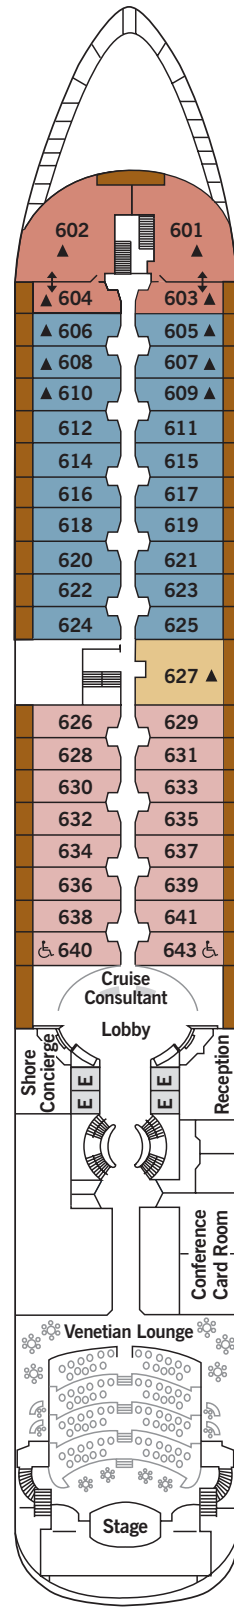

# SILVER WIND – Deck Plans

**DECK 4**

The Restaurant  
La Dame  
Internet Café  
Library  
Launderette

**DECK 5**

Casino  
Dolce Vita  
Boutique

**DECK 6**

Venetian Lounge  
Conference/Card Room  
Reception/  
Guest Relations  
Shore Concierge

**DECK 7**

La Terrazza

**DECK 8**

Pool  
Pool Bar  
Pool Grill  
The Panorama Lounge  
The Connoisseur's Corner

**DECK 9**

Fitness Centre  
Zagara Spa  
Beauty Salon  
Tor's Observation Lounge  
Jogging Track

## SUITE CATEGORIES

- Owner's Suite . . . . . ●
- Grand Suite . . . . . ●
- Royal Suite . . . . . ●
- Silver Suite . . . . . ●
- Medallion Suite . . . . . ●
- Midship Veranda Suite . . . . . ●
- Veranda Suite . . . . . ●
- Vista Suite . . . . . ●

## SPECIFICATIONS

- Crew . . . . . 222
- Officers . . . . . European
- Guests . . . . . 296
- Tonnage . . . . . 17,400
- Length . . . . . 514.14 Feet/156.7 Metres
- Width . . . . . 70.62 Feet/21.5 Metres
- Speed . . . . . 18 Knots
- Passenger Decks . . . . . 6
- Connecting Suites . . . . . ⇕
- 3rd Guest Capacity . . . . . ▲
- Handicap Suites . . . . . ♿
- 640, 643
- Built . . . . . 1995
- Refurbished . . . . . 2008
- Registry . . . . . Bahamas