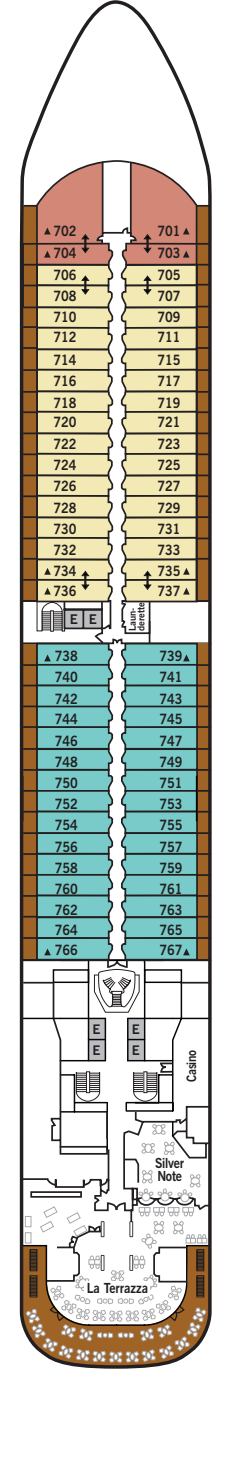

SILVER MUSE – Deck Plans

SUITE CATEGORIES

- Vista Suite
- Panorama Suite
- Deluxe Veranda Suite
- Superior Veranda Suite
- Classic Veranda Suite
- Silver Suite
- Royal Suite
- Grand Suite
- Owner's Suite

SPECIFICATIONS

- Crew 411
- Officers European
- Guests 596
- Tonnage 40,700
- Length 698 Feet / 212.8 Metres
- Width 86 Feet / 27 Metres
- Speed 19.8 Knots
- Passenger Decks 8
- 3rd Guest Capacity ▲
- Connecting Suites ↑↓
- Wheelchair Accessible Suites ♿
407, 409, 417, 931
- Built 2017
- Registry Bahamas

DECK 11
Tor's Observation
Library
Spaccanapoli
Jogging Track

Suite diagrams shown are for illustration purposes only and may vary from actual square footage. Please refer to suite specifications for square footage.

VISTA SUITE

Some Vista Suites are available as a wheelchair accessible suite.

**334 SQ FT / 31 M² – DECK 4
WHEELCHAIR ACCESSIBLE SUITE: 440-646 SQ FT / 41-60 M²**

- Sitting area
- Twin beds or queen-sized bed
- Marbled bathroom with vanity, full-sized bath, separate shower
- A choice of pillows
- Walk-in wardrobe with personal safe
- Writing desk
- Hair dryer
- Two 42" / 106 cm flat-screen HD TVs
- Interactive Media Library