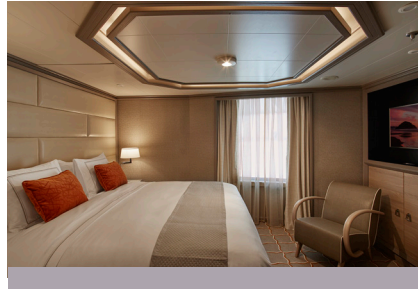

SILVER MUSE – Suite Diagrams

All suites feature:

- Butler service
- Refrigerator and bar setup stocked with your preferences
- Plush Etro® bathrobes
- BVLGARI® bath amenities, plus a choice of other European brands
- Complimentary WiFi internet access
- Pratesi® fine bed linens
- Personalised stationery
- Umbrella
- Wall mounted USB-C mobile device chargers
- Direct-dial telephone(s)
- iHome Radio / Alarm charging station (with USB cable or Qi wireless charging), NFC Bluetooth connectivity