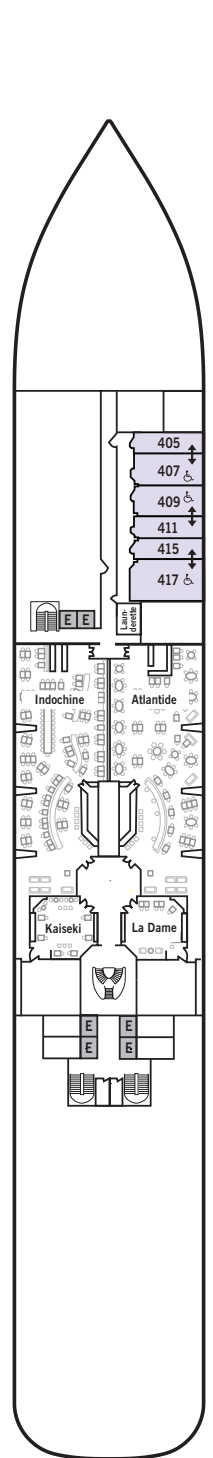

SILVER MUSE – Deck Plans

SUITE CATEGORIES

- Vista Suite
- Panorama Suite
- Deluxe Veranda Suite
- Superior Veranda Suite
- Classic Veranda Suite
- Silver Suite
- Royal Suite
- Grand Suite
- Owner's Suite

SPECIFICATIONS

- Crew 411
- Officers European
- Guests 596
- Tonnage 40,700
- Length 698 Feet / 212.8 Metres
- Width 86 Feet / 27 Metres
- Speed 19.8 Knots
- Passenger Decks 8
- 3rd Guest Capacity ▲
- Connecting Suites ↑↓
- Wheelchair Accessible Suites ♿
407, 409, 417, 931
- Built 2017
- Registry Bahamas