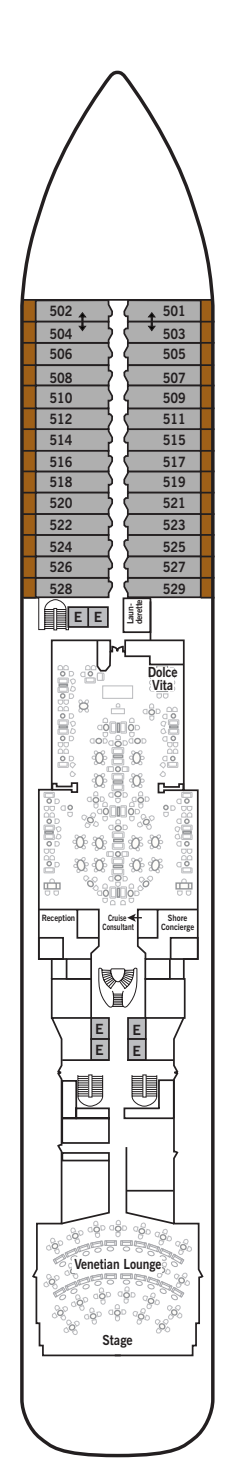

SILVER MUSE – Deck Plans

SUITE CATEGORIES

- Vista Suite
- Panorama Suite
- Deluxe Veranda Suite
- Superior Veranda Suite
- Classic Veranda Suite
- Silver Suite
- Royal Suite
- Grand Suite
- Owner's Suite

SPECIFICATIONS

- Crew 411
- Officers European
- Guests 596
- Tonnage 40,700
- Length 698 Feet / 212.8 Metres
- Width 86 Feet / 27 Metres
- Speed 19.8 Knots
- Passenger Decks 8
- 3rd Guest Capacity ▲
- Connecting Suites ↑↓
- Wheelchair Accessible Suites ♿
407, 409, 417, 931
- Built 2017
- Registry Bahamas

DECK 7
La Terrazza
Silver Note
Casino

DECK 8
Connoisseur's Corner
Boutiques
Arts Café
Conference/
Card Room

DECK 9
Panorama Lounge
Activities Room &
Outdoor Area

DECK 10
Pool
Whirlpools
The Grill
Pool Bar & Grill
Whirlpool Area

DECK 11
Tor's Observation
Library
Spaccanapoli
Jogging Track

Suite diagrams shown are for illustration purposes only and may vary from actual square footage. Please refer to suite specifications for square footage.