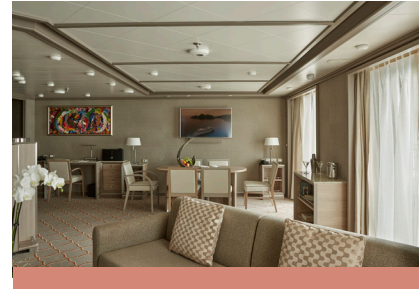

SILVER MUSE – Suite Diagrams

All suites feature:

- Butler service
- Refrigerator and bar setup stocked with your preferences
- Plush Etro® bathrobes
- BVLGARI® bath amenities, plus a choice of other European brands
- Complimentary WiFi internet access
- Pratesi® fine bed linens
- Personalised stationery
- Umbrella
- Wall mounted USB-C mobile device chargers
- Direct-dial telephone(s)
- iHome Radio / Alarm charging station (with USB cable or Qi wireless charging), NFC Bluetooth connectivity