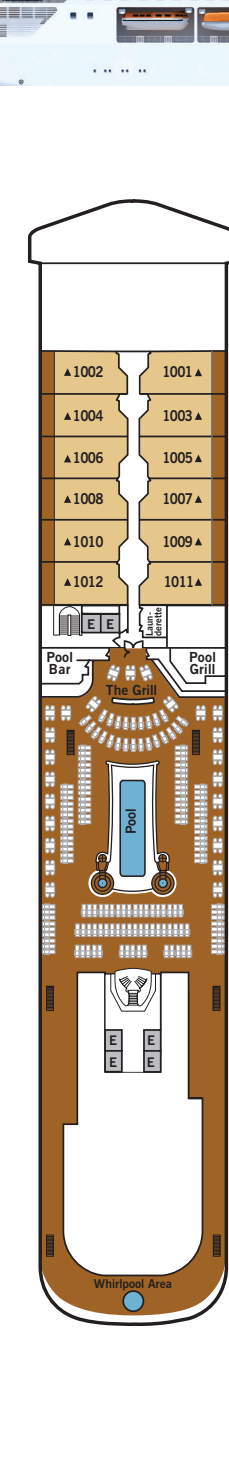

SILVER MUSE – Deck Plans

SUITE CATEGORIES

- Vista Suite
- Panorama Suite
- Deluxe Veranda Suite
- Superior Veranda Suite
- Classic Veranda Suite
- Silver Suite
- Royal Suite
- Grand Suite
- Owner's Suite

SPECIFICATIONS

- Crew 411
- Officers European
- Guests 596
- Tonnage 40,700
- Length 698 Feet / 212.8 Metres
- Width 86 Feet / 27 Metres
- Speed 19.8 Knots
- Passenger Decks 8
- 3rd Guest Capacity ▲
- Connecting Suites ↑↓
- Wheelchair Accessible Suites ♿
407, 409, 417, 931
- Built 2017
- Registry Bahamas