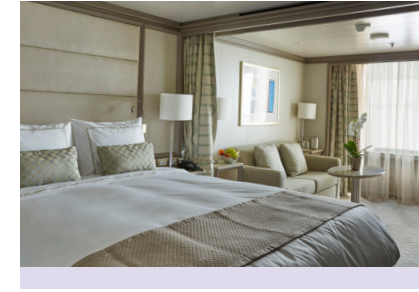

SILVER MUSE – Suite Diagrams

All suites feature:

- Butler service
- Refrigerator and bar setup stocked with your preferences
- Plush Etro® bathrobes
- BVLGARI® bath amenities, plus a choice of other European brands
- Complimentary WiFi internet access
- Pratesi® fine bed linens
- Personalised stationery
- Umbrella
- Wall mounted USB-C mobile device chargers
- Direct-dial telephone(s)
- iHome Radio / Alarm charging station (with USB cable or Qi wireless charging), NFC Bluetooth connectivity

- Large teak veranda with patio furniture and floor-to-ceiling glass doors; bedroom two has additional large picture window
- Living room with sitting area; bedroom two has additional sitting area
- Separate dining area
- Twin beds or king-sized bed; bedroom two has additional twin beds or queen-sized bed
- Marbled bathroom with double vanity, separate shower and full-sized bath, plus a powder room; bedroom two has additional marbled bathroom with shower
- Savoir® Beds mattresses and a choice of pillows
- Walk-in wardrobe(s) with personal safe
- Vanity table(s) with hair dryer
- Writing desk(s)
- One 55" / 140 cm and one 42" / 106 cm flat-screen HD TV in main suite, plus two 42" / 106 cm flat-screen HD TVs in bedroom two
- Interactive Media Library
- Bose® Sound Touch 30 with Bluetooth connectivity
- Illy® espresso machine