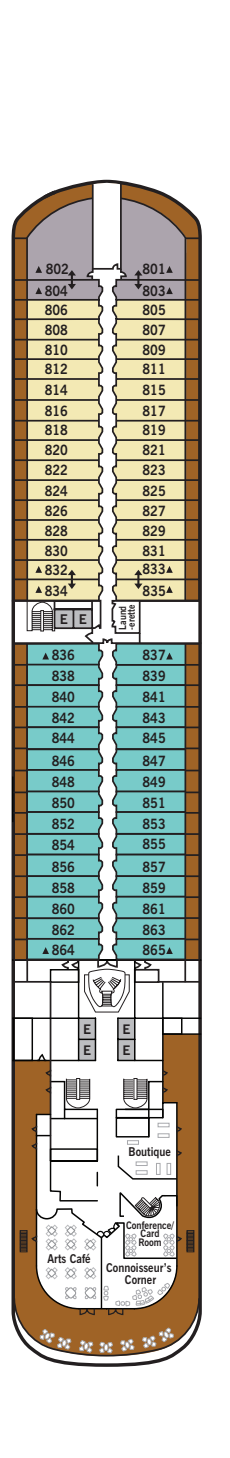

SILVER MUSE – Deck Plans

SUITE CATEGORIES

- Vista Suite
- Panorama Suite
- Deluxe Veranda Suite
- Superior Veranda Suite
- Classic Veranda Suite
- Silver Suite
- Royal Suite
- Grand Suite
- Owner's Suite

SPECIFICATIONS

- Crew 411
- Officers European
- Guests 596
- Tonnage 40,700
- Length 698 Feet / 212.8 Metres
- Width 86 Feet / 27 Metres
- Speed 19.8 Knots
- Passenger Decks 8
- 3rd Guest Capacity ▲
- Connecting Suites ↑↓
- Wheelchair Accessible Suites ♿
407, 409, 417, 931
- Built 2017
- Registry Bahamas

DECK 7
La Terrazza
Silver Note
Casino

DECK 8
Connoisseur's Corner
Boutiques
Arts Café
Conference/
Card Room

DECK 9
Panorama Lounge
Activities Room &
Outdoor Area

DECK 10
Pool
Whirlpools
The Grill
Pool Bar & Grill
Whirlpool Area

DECK 11
Tor's Observation
Library
Spaccanapoli
Jogging Track

Suite diagrams shown are for illustration purposes only and may vary from actual square footage. Please refer to suite specifications for square footage.