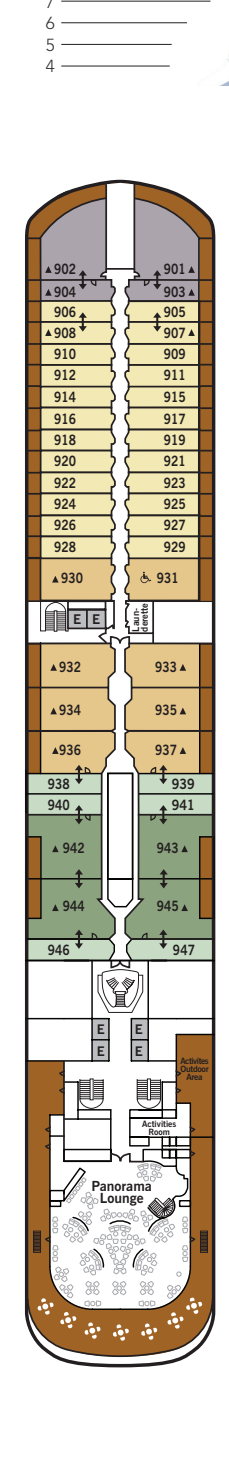

SILVER MUSE – Deck Plans

SUITE CATEGORIES

- Vista Suite
- Panorama Suite
- Deluxe Veranda Suite
- Superior Veranda Suite
- Classic Veranda Suite
- Silver Suite
- Royal Suite
- Grand Suite
- Owner's Suite

SPECIFICATIONS

- Crew 411
- Officers European
- Guests 596
- Tonnage 40,700
- Length 698 Feet / 212.8 Metres
- Width 86 Feet / 27 Metres
- Speed 19.8 Knots
- Passenger Decks 8
- 3rd Guest Capacity ▲
- Connecting Suites ↑↓
- Wheelchair Accessible Suites ♿
407, 409, 417, 931
- Built 2017
- Registry Bahamas

DECK 7
La Terrazza
Silver Note
Casino

DECK 8
Connoisseur's Corner
Boutiques
Arts Café
Conference/
Card Room

DECK 9
Panorama Lounge
Activities Room &
Outdoor Area

DECK 10
Pool
Whirlpools
The Grill
Pool Bar & Grill
Whirlpool Area

DECK 11
Tor's Observation
Library
Spaccanapoli
Jogging Track

Suite diagrams shown are for illustration purposes only and may vary from actual square footage. Please refer to suite specifications for square footage.