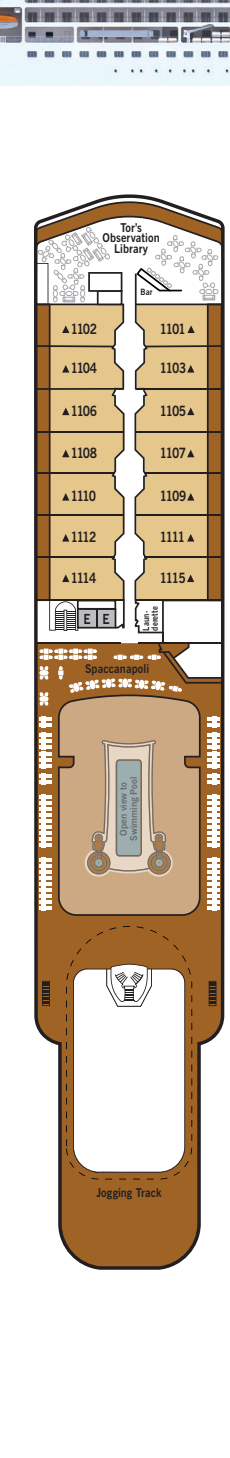

SILVER MUSE – Deck Plans

SUITE CATEGORIES

- Vista Suite
- Panorama Suite
- Deluxe Veranda Suite
- Superior Veranda Suite
- Classic Veranda Suite
- Silver Suite
- Royal Suite
- Grand Suite
- Owner's Suite

SPECIFICATIONS

- Crew 411
- Officers European
- Guests 596
- Tonnage 40,700
- Length 698 Feet / 212.8 Metres
- Width 86 Feet / 27 Metres
- Speed 19.8 Knots
- Passenger Decks 8
- 3rd Guest Capacity ▲
- Connecting Suites ↑↓
- Wheelchair Accessible Suites ♿
407, 409, 417, 931
- Built 2017
- Registry Bahamas