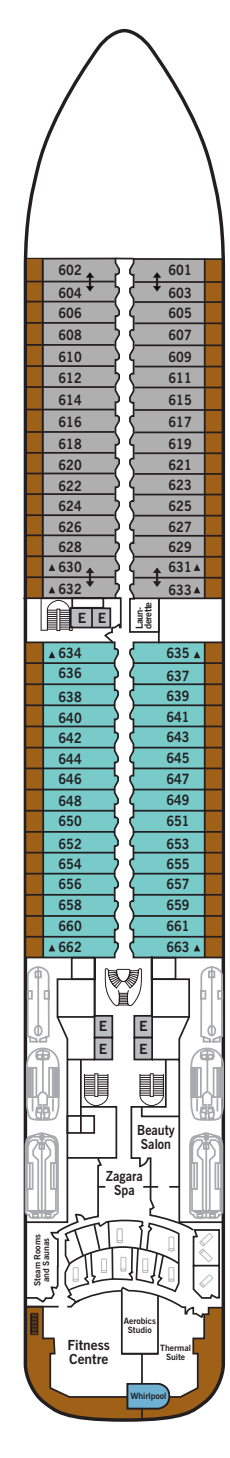

SILVER MUSE – Deck Plans

SUITE CATEGORIES

- Vista Suite
- Panorama Suite
- Deluxe Veranda Suite
- Superior Veranda Suite
- Classic Veranda Suite
- Silver Suite
- Royal Suite
- Grand Suite
- Owner's Suite

SPECIFICATIONS

- Crew 411
- Officers European
- Guests 596
- Tonnage 40,700
- Length 698 Feet / 212.8 Metres
- Width 86 Feet / 27 Metres
- Speed 19.8 Knots
- Passenger Decks 8
- 3rd Guest Capacity ▲
- Connecting Suites ↑↓
- Wheelchair Accessible Suites ♿
407, 409, 417, 931
- Built 2017
- Registry Bahamas

DECK 7
La Terrazza
Silver Note
Casino

DECK 8
Connoisseur's Corner
Boutiques
Arts Café
Conference/
Card Room

DECK 9
Panorama Lounge
Activities Room &
Outdoor Area

DECK 10
Pool
Whirlpools
The Grill
Pool Bar & Grill
Whirlpool Area

DECK 11
Tor's Observation
Library
Spaccanapoli
Jogging Track

Suite diagrams shown are for illustration purposes only and may vary from actual square footage. Please refer to suite specifications for square footage.