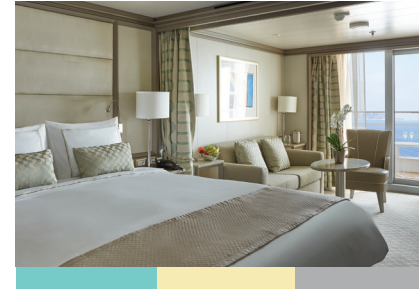

SILVER MUSE – Suite Diagrams

All suites feature:

- Butler service
- Refrigerator and bar setup stocked with your preferences
- Plush Etro® bathrobes
- BVLGARI® bath amenities, plus a choice of other European brands
- Complimentary WiFi internet access
- Pratesi® fine bed linens
- Personalised stationery
- Umbrella
- Wall mounted USB-C mobile device chargers
- Direct-dial telephone(s)
- iHome Radio / Alarm charging station (with USB cable or Qi wireless charging), NFC Bluetooth connectivity

- Large teak veranda with patio furniture and floor-to-ceiling glass doors; bedroom two has additional large picture window
- Living room with sitting area; bedroom two has additional sitting area
- Separate dining area
- Twin beds or king-sized bed; bedroom two has additional twin beds or queen-sized bed
- Marbled bathroom with double vanity, separate shower and full-sized bath, plus a powder room; bedroom two has additional marbled bathroom with shower
- Savoir® Beds mattresses and a choice of pillows
- Walk-in wardrobe(s) with personal safe
- Vanity table(s) with hair dryer
- Writing desk(s)
- One 55" / 140 cm and one 42" / 106 cm flat-screen HD TV in main suite, plus two 42" / 106 cm flat-screen HD TVs in bedroom two
- Interactive Media Library
- Bose® Sound Touch 30 with Bluetooth connectivity
- Illy® espresso machine